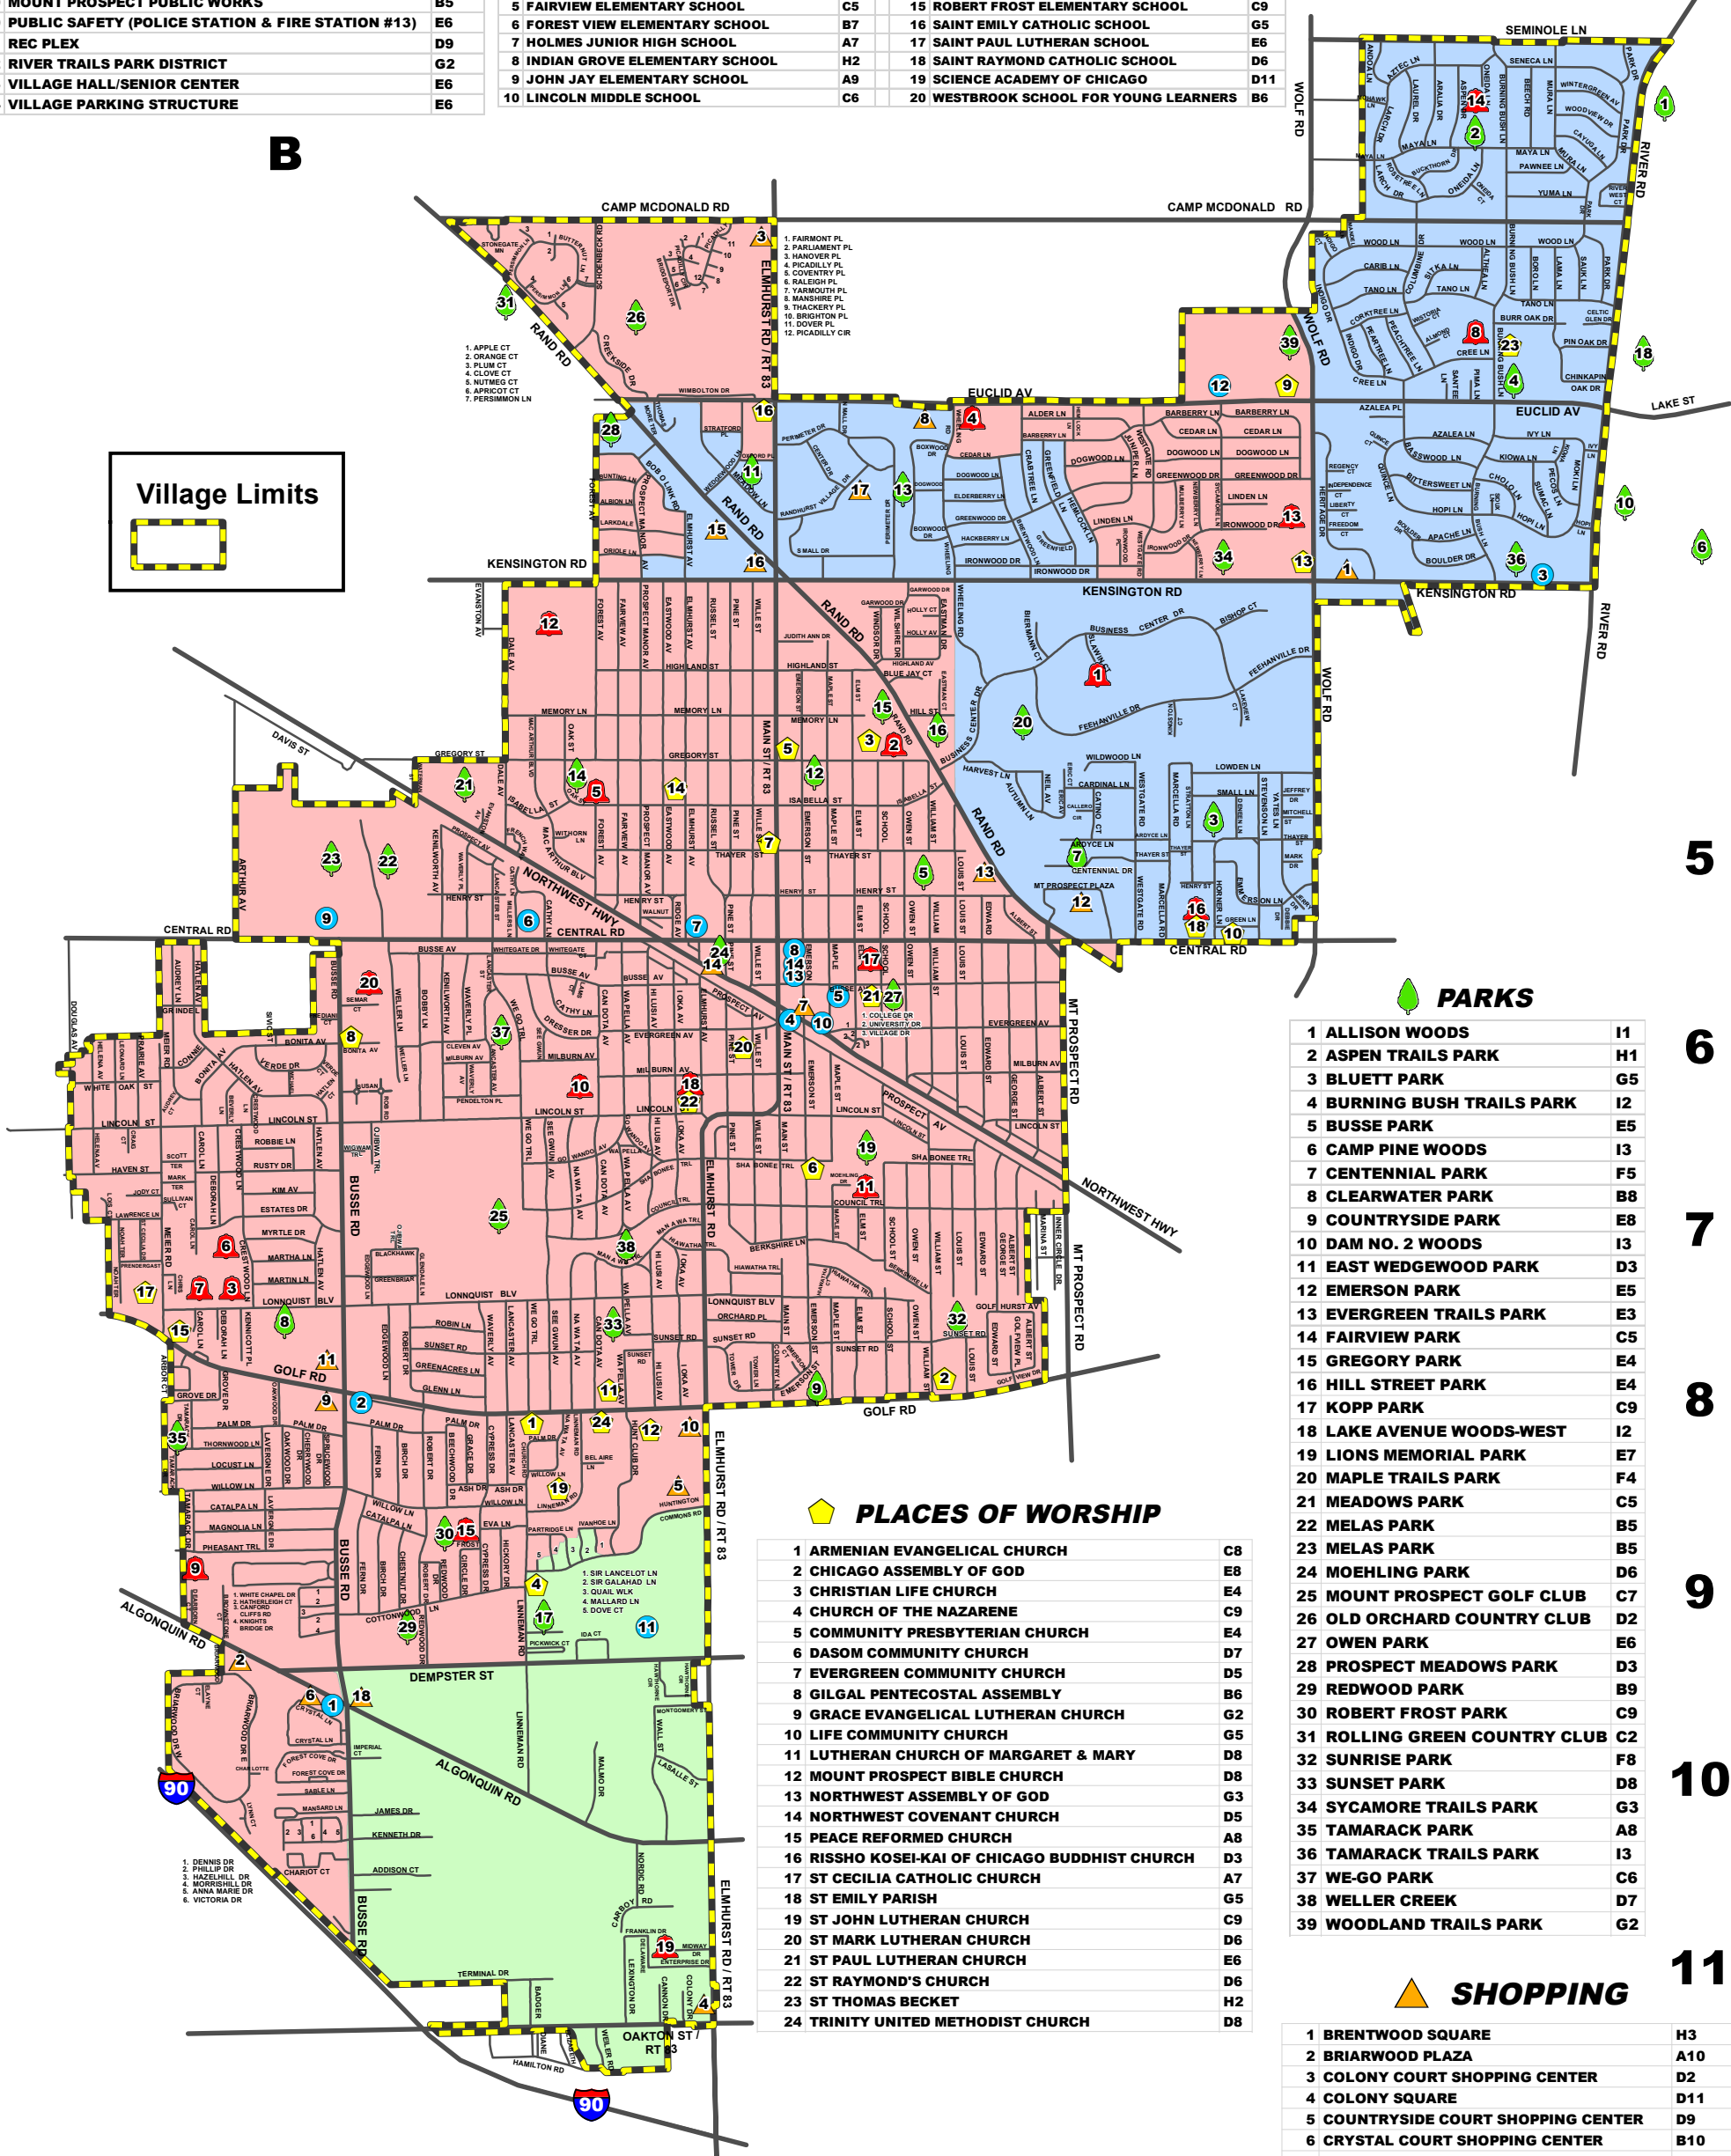

VILLAGE OF MOUNT PROSPECT

STATE REPRESENTATIVE DISTRICTS

PUBLIC SERVICE BUILDINGS

1 COMMUNITY CONNECTIONS CENTER	B10
2 FIRE STATION #12	B6
3 FIRE STATION #14	I3
4 METRA RAILWAY STATION	E6
5 MOUNT PROSPECT HISTORICAL SOCIETY	E6
6 MOUNT PROSPECT PARK DISTRICT	C5
7 MOUNT PROSPECT POST OFFICE	D5
8 MOUNT PROSPECT PUBLIC LIBRARY	E6
9 MOUNT PROSPECT PUBLIC WORKS	B5
10 PUBLIC SAFETY (POLICE STATION & FIRE STATION #13)	E6
11 REC PLEX	D9
12 RIVER TRAILS PARK DISTRICT	G2
13 VILLAGE HALL/SENIOR CENTER	E6
14 VILLAGE PARKING STRUCTURE	E6

SCHOOLS

1 CAMELOT THERAPEUTIC DAY SCHOOL	F4	11 LIONS PARK ELEMENTARY SCHOOL	E7
2 CHRISTIAN LIFE COLLEGE	E4	12 PROSPECT HIGH SCHOOL	C4
3 DISTRICT 59 EARLY LEARNING CENTER	B7	13 RIVER TRAILS MIDDLE SCHOOL	G3
4 EUCLID ELEMENTARY SCHOOL	F3	14 ROBERT FROST ELEMENTARY SCHOOL	H1
5 FAIRVIEW ELEMENTARY SCHOOL	C5	15 ROBERT FROST ELEMENTARY SCHOOL	C9
6 FOREST VIEW ELEMENTARY SCHOOL	B7	16 SAINT EMILY CATHOLIC SCHOOL	G5
7 HOLMES JUNIOR HIGH SCHOOL	A7	17 SAINT PAUL LUTHERAN SCHOOL	E6
8 INDIAN GROVE ELEMENTARY SCHOOL	H2	18 SAINT RAYMOND CATHOLIC SCHOOL	D6
9 JOHN JAY ELEMENTARY SCHOOL	A9	19 SCIENCE ACADEMY OF CHICAGO	D11
10 LINCOLN MIDDLE SCHOOL	C6	20 WESTBROOK SCHOOL FOR YOUNG LEARNERS	B6

B

PARKS

1 ALLISON WOODS	I1
2 ASPEN TRAILS PARK	H1
3 BLUETT PARK	G5
4 BURNING BUSH TRAILS PARK	I2
5 BUSSE PARK	E5
6 CAMP PINE WOODS	I3
7 CENTENNIAL PARK	F5
8 CLEARWATER PARK	B8
9 COUNTRYSIDE PARK	E8
10 DAM NO. 2 WOODS	I3
11 EAST WEDGEWOOD PARK	D3
12 EMERSON PARK	E5
13 EVERGREEN TRAILS PARK	E3
14 FAIRVIEW PARK	C5
15 GREGORY PARK	E4
16 HILL STREET PARK	E4
17 KOPP PARK	C9
18 LAKE AVENUE WOODS-WEST	I2
19 LIONS MEMORIAL PARK	E7
20 MAPLE TRAILS PARK	F4
21 MEADOWS PARK	C5
22 MELAS PARK	B5
23 MELAS PARK	B5
24 MOEHLING PARK	D6
25 MOUNT PROSPECT GOLF CLUB	C7
26 OLD ORCHARD COUNTRY CLUB	D2
27 OWEN PARK	E6
28 PROSPECT MEADOWS PARK	D3
29 REDWOOD PARK	B9
30 ROBERT FROST PARK	C9
31 ROLLING GREEN COUNTRY CLUB	C2
32 SUNRISE PARK	F8
33 SUNSET PARK	D8
34 SYCAMORE TRAILS PARK	G3
35 TAMARACK PARK	A8
36 TAMARACK TRAILS PARK	I3
37 WE-GO PARK	C6
38 WELLER CREEK	D7
39 WOODLAND TRAILS PARK	G2

PLACES OF WORSHIP

1 ARMENIAN EVANGELICAL CHURCH	C8
2 CHICAGO ASSEMBLY OF GOD	E8
3 CHRISTIAN LIFE CHURCH	E4
4 CHURCH OF THE NAZARENE	C9
5 COMMUNITY PRESBYTERIAN CHURCH	E4
6 DASOM COMMUNITY CHURCH	D7
7 EVERGREEN COMMUNITY CHURCH	D5
8 GILGAL PENTECOSTAL ASSEMBLY	B6
9 GRACE EVANGELICAL LUTHERAN CHURCH	G2
10 LIFE COMMUNITY CHURCH	G5
11 LUTHERAN CHURCH OF MARGARET & MARY	D8
12 MOUNT PROSPECT BIBLE CHURCH	D8
13 NORTHWEST ASSEMBLY OF GOD	G3
14 NORTHWEST COVENANT CHURCH	D5
15 PEACE REFORMED CHURCH	A8
16 RISSHO KOSEI-KAI OF CHICAGO BUDDHIST CHURCH	D3
17 ST CECILIA CATHOLIC CHURCH	A7
18 ST EMILY PARISH	G5
19 ST JOHN LUTHERAN CHURCH	C9
20 ST MARK LUTHERAN CHURCH	D6
21 ST PAUL LUTHERAN CHURCH	E6
22 ST RAYMOND'S CHURCH	D6
23 ST THOMAS BECKET	H2
24 TRINITY UNITED METHODIST CHURCH	D8

SHOPPING

1 BRENTWOOD SQUARE	H3
2 BRIARWOOD PLAZA	A10
3 COLONY COURT SHOPPING CENTER	D2
4 COLONY SQUARE	D11
5 COUNTRYSIDE COURT SHOPPING CENTER	D9
6 CRYSTAL COURT SHOPPING CENTER	B10
7 DOWNTOWN SHOPPING DISTRICT	D6
8 EUCLID MALL	E3
9 GOLF PLAZA I	B8
10 GOLF PLAZA II	D8
11 MOUNT PROSPECT COMMONS	B8
12 MOUNT PROSPECT PLAZA	F5
13 MOUNT PROSPECT POINTE (COMING SOON)	F5
14 MOUNT PROSPECT STATION	D6
15 RANDHURST COMMONS	D3
16 RANDHURST CROSSING	D3
17 RANDHURST VILLAGE	E3
18 UNITED PLAZA	B10

State Representatives

 District 53: DAVID HARRIS	 District 55: MARTY MOYLAN
 District 57: JONATHAN CARROLL	

A B C D E F G

5
6
7
8
9
10
11