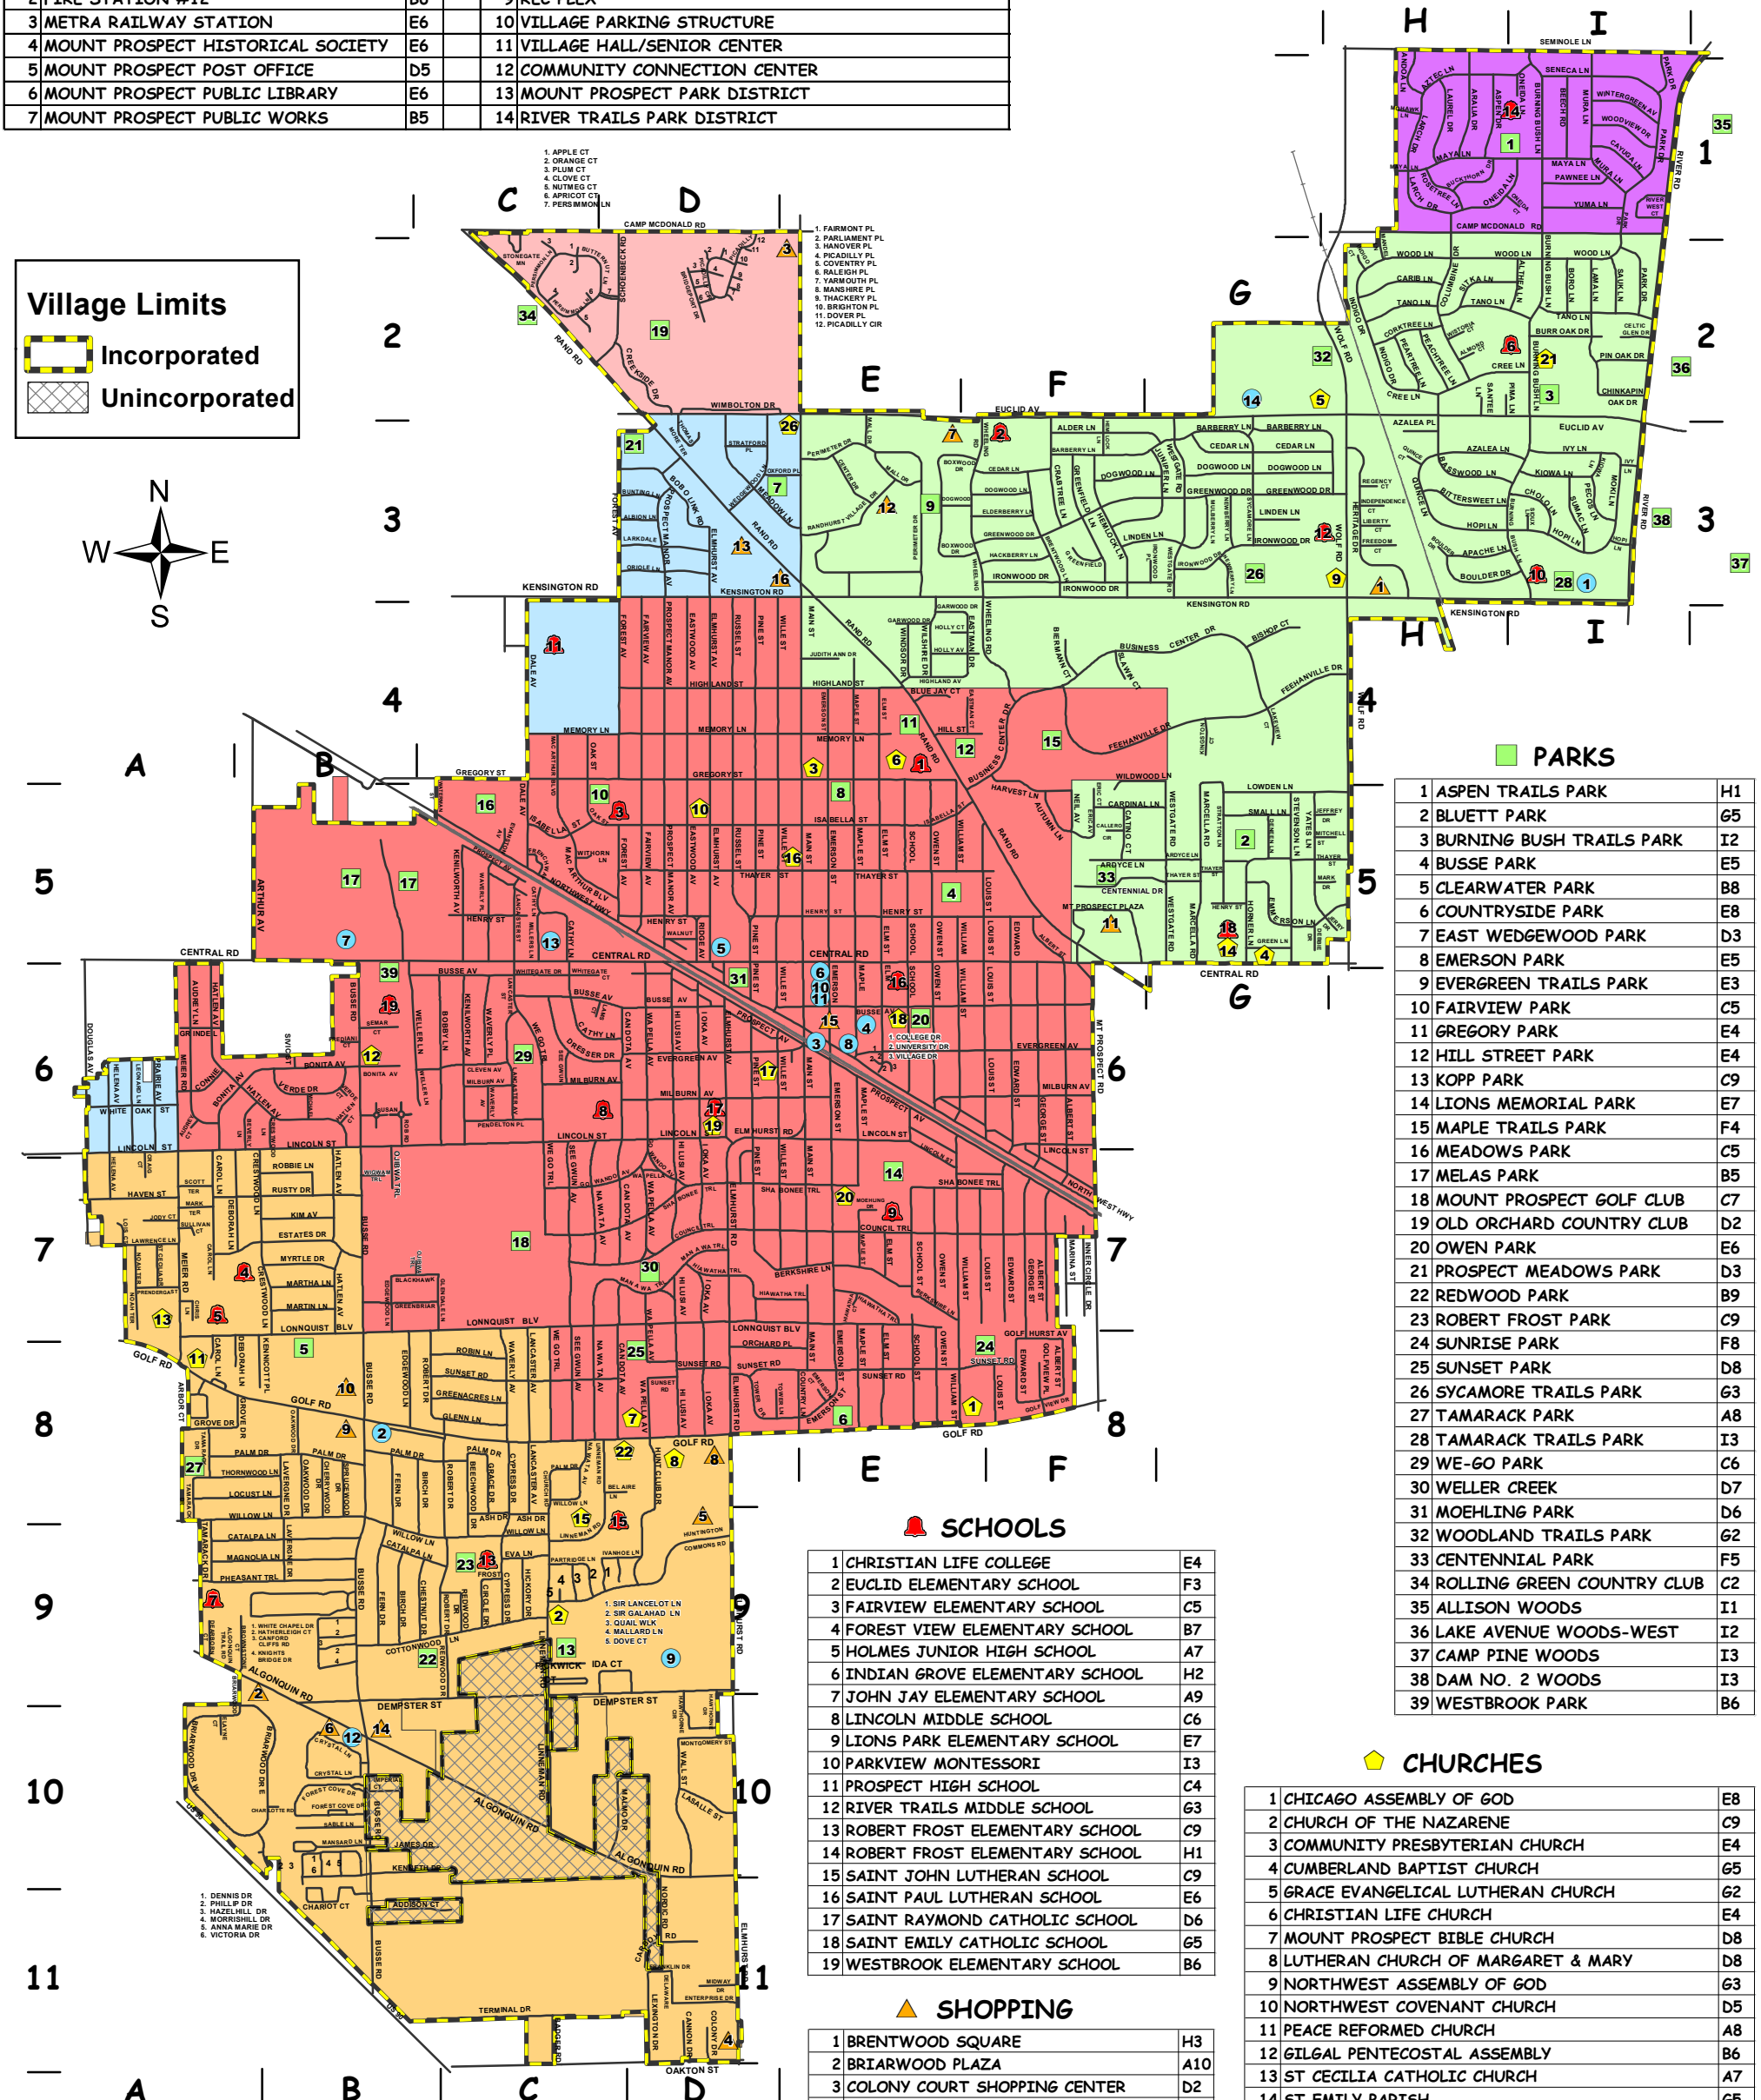

VILLAGE OF MOUNT PROSPECT

SCHOOL DISTRICTS

● PUBLIC SERVICE BUILDINGS

1 FIRE STATION #14	I3	8 PUBLIC SAFETY (POLICE STATION & FIRE STATION #13)
2 FIRE STATION #12	B6	9 REC PLEX
3 METRA RAILWAY STATION	E6	10 VILLAGE PARKING STRUCTURE
4 MOUNT PROSPECT HISTORICAL SOCIETY	E6	11 VILLAGE HALL/SENIOR CENTER
5 MOUNT PROSPECT POST OFFICE	D5	12 COMMUNITY CONNECTION CENTER
6 MOUNT PROSPECT PUBLIC LIBRARY	E6	13 MOUNT PROSPECT PARK DISTRICT
7 MOUNT PROSPECT PUBLIC WORKS	B5	14 RIVER TRAILS PARK DISTRICT

Village Limits

Incorporated

Unincorporated

School Districts

21	25	57	62
23	26	59	

SCHOOLS

1 CHRISTIAN LIFE COLLEGE	E4
2 EUCLID ELEMENTARY SCHOOL	F3
3 FAIRVIEW ELEMENTARY SCHOOL	C5
4 FOREST VIEW ELEMENTARY SCHOOL	B7
5 HOLMES JUNIOR HIGH SCHOOL	A7
6 INDIAN GROVE ELEMENTARY SCHOOL	H2
7 JOHN JAY ELEMENTARY SCHOOL	A9
8 LINCOLN MIDDLE SCHOOL	C6
9 LIONS PARK ELEMENTARY SCHOOL	E7
10 PARKVIEW MONTESSORI	I3
11 PROSPECT HIGH SCHOOL	C4
12 RIVER TRAILS MIDDLE SCHOOL	G3
13 ROBERT FROST ELEMENTARY SCHOOL	C9
14 ROBERT FROST ELEMENTARY SCHOOL	H1
15 SAINT JOHN LUTHERAN SCHOOL	C9
16 SAINT PAUL LUTHERAN SCHOOL	E6
17 SAINT RAYMOND CATHOLIC SCHOOL	D6
18 SAINT EMILY CATHOLIC SCHOOL	G5
19 WESTBROOK ELEMENTARY SCHOOL	B6

SHOPPING

1 BRENTWOOD SQUARE	H3
2 BRIARWOOD PLAZA	A10
3 COLONY COURT SHOPPING CENTER	D2
4 COLONY SQUARE	D11
5 COUNTRYSIDE COURT SHOPPING CENTER	D9
6 CRYSTAL COURT SHOPPING CENTER	B10
7 EUCLID MALL	E3
8 GOLF PLAZA II	D8
9 GOLF PLAZA I	B8
10 MOUNT PROSPECT COMMONS	B8
11 MOUNT PROSPECT PLAZA	F5
12 RANDHURST VILLAGE	E3
13 RANDHURST COMMONS	D3
14 UNITED PLAZA	B10
15 DOWNTOWN SHOPPING DISTRICT	D6
16 RANDHURST CROSSING	D3