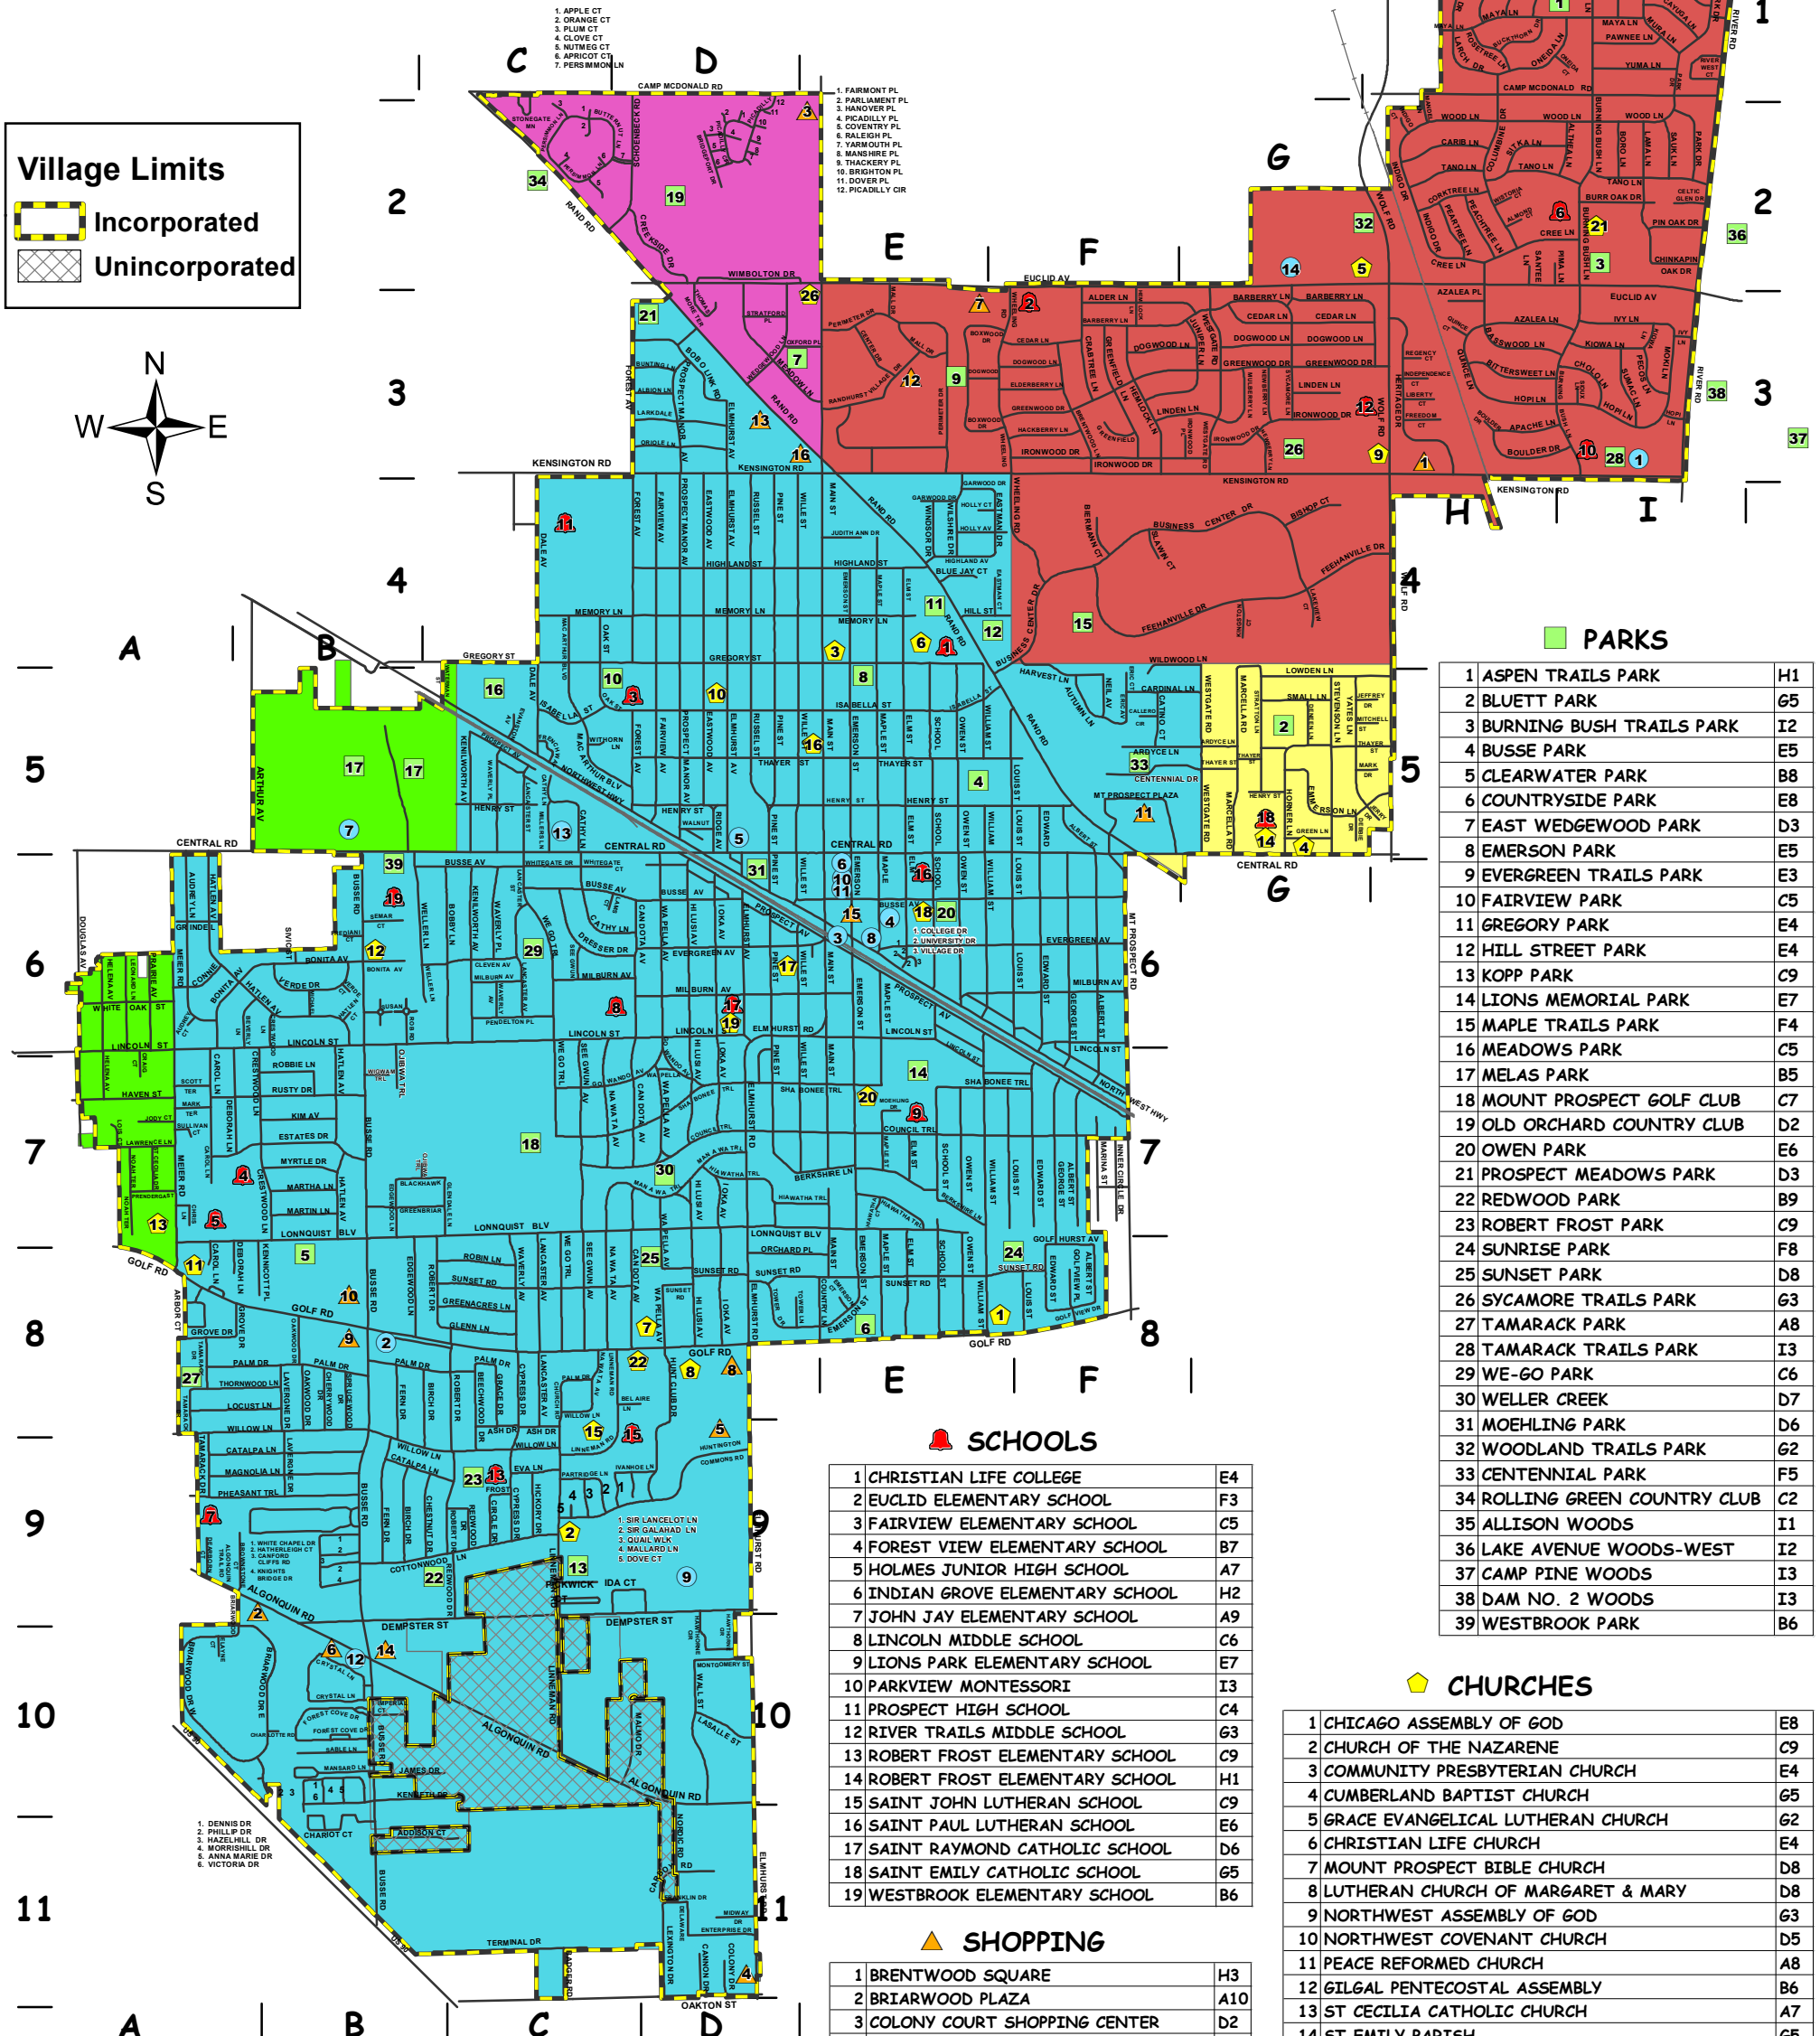

Village Limits

Incorporated

Unincorporated

Park Districts

- Arlington Heights Park District
- Des Plaines Park District
- Mount Prospect Park District
- Prospect Heights Park District
- River Trails Park District

PARKS

1 ASPEN TRAILS PARK	H1
2 BLUETT PARK	G5
3 BURNING BUSH TRAILS PARK	I2
4 BUSSE PARK	E5
5 CLEARWATER PARK	B8
6 COUNTRYSIDE PARK	E8
7 EAST WEDGEWOOD PARK	D3
8 EMERSON PARK	E5
9 EVERGREEN TRAILS PARK	E3
10 FAIRVIEW PARK	C5
11 GREGORY PARK	E4
12 HILL STREET PARK	E4
13 KOPP PARK	C9
14 LIONS MEMORIAL PARK	E7
15 MAPLE TRAILS PARK	F4
16 MEADOWS PARK	C5
17 MELAS PARK	B5
18 MOUNT PROSPECT GOLF CLUB	C7
19 OLD ORCHARD COUNTRY CLUB	D2
20 OWEN PARK	E6
21 PROSPECT MEADOWS PARK	D3
22 REDWOOD PARK	B9
23 ROBERT FROST PARK	C9
24 SUNRISE PARK	F8
25 SUNSET PARK	D8
26 SYCAMORE TRAILS PARK	G3
27 TAMARACK PARK	A8
28 TAMARACK TRAILS PARK	I3
29 WE-GO PARK	C6
30 WELLER CREEK	D7
31 MOEHLING PARK	D6
32 WOODLAND TRAILS PARK	G2
33 CENTENNIAL PARK	F5
34 ROLLING GREEN COUNTRY CLUB	C2
35 ALLISON WOODS	I1
36 LAKE AVENUE WOODS-WEST	I2
37 CAMP PINE WOODS	I3
38 DAM NO. 2 WOODS	I3
39 WESTBROOK PARK	B6

SHOPPING

1 BRENTWOOD SQUARE	H3
2 BRIARWOOD PLAZA	A10
3 COLONY COURT SHOPPING CENTER	D2
4 COLONY SQUARE	D11
5 COUNTRYSIDE COURT SHOPPING CENTER	D9
6 CRYSTAL COURT SHOPPING CENTER	B10
7 EUCLID MALL	E3
8 GOLF PLAZA II	D8
9 GOLF PLAZA I	B8
10 MOUNT PROSPECT COMMONS	B8
11 MOUNT PROSPECT PLAZA	F5
12 RANDHURST VILLAGE	E3
13 RANDHURST COMMONS	D3
14 UNITED PLAZA	B10
15 DOWNTOWN SHOPPING DISTRICT	D6
16 RANDHURST CROSSING	D3