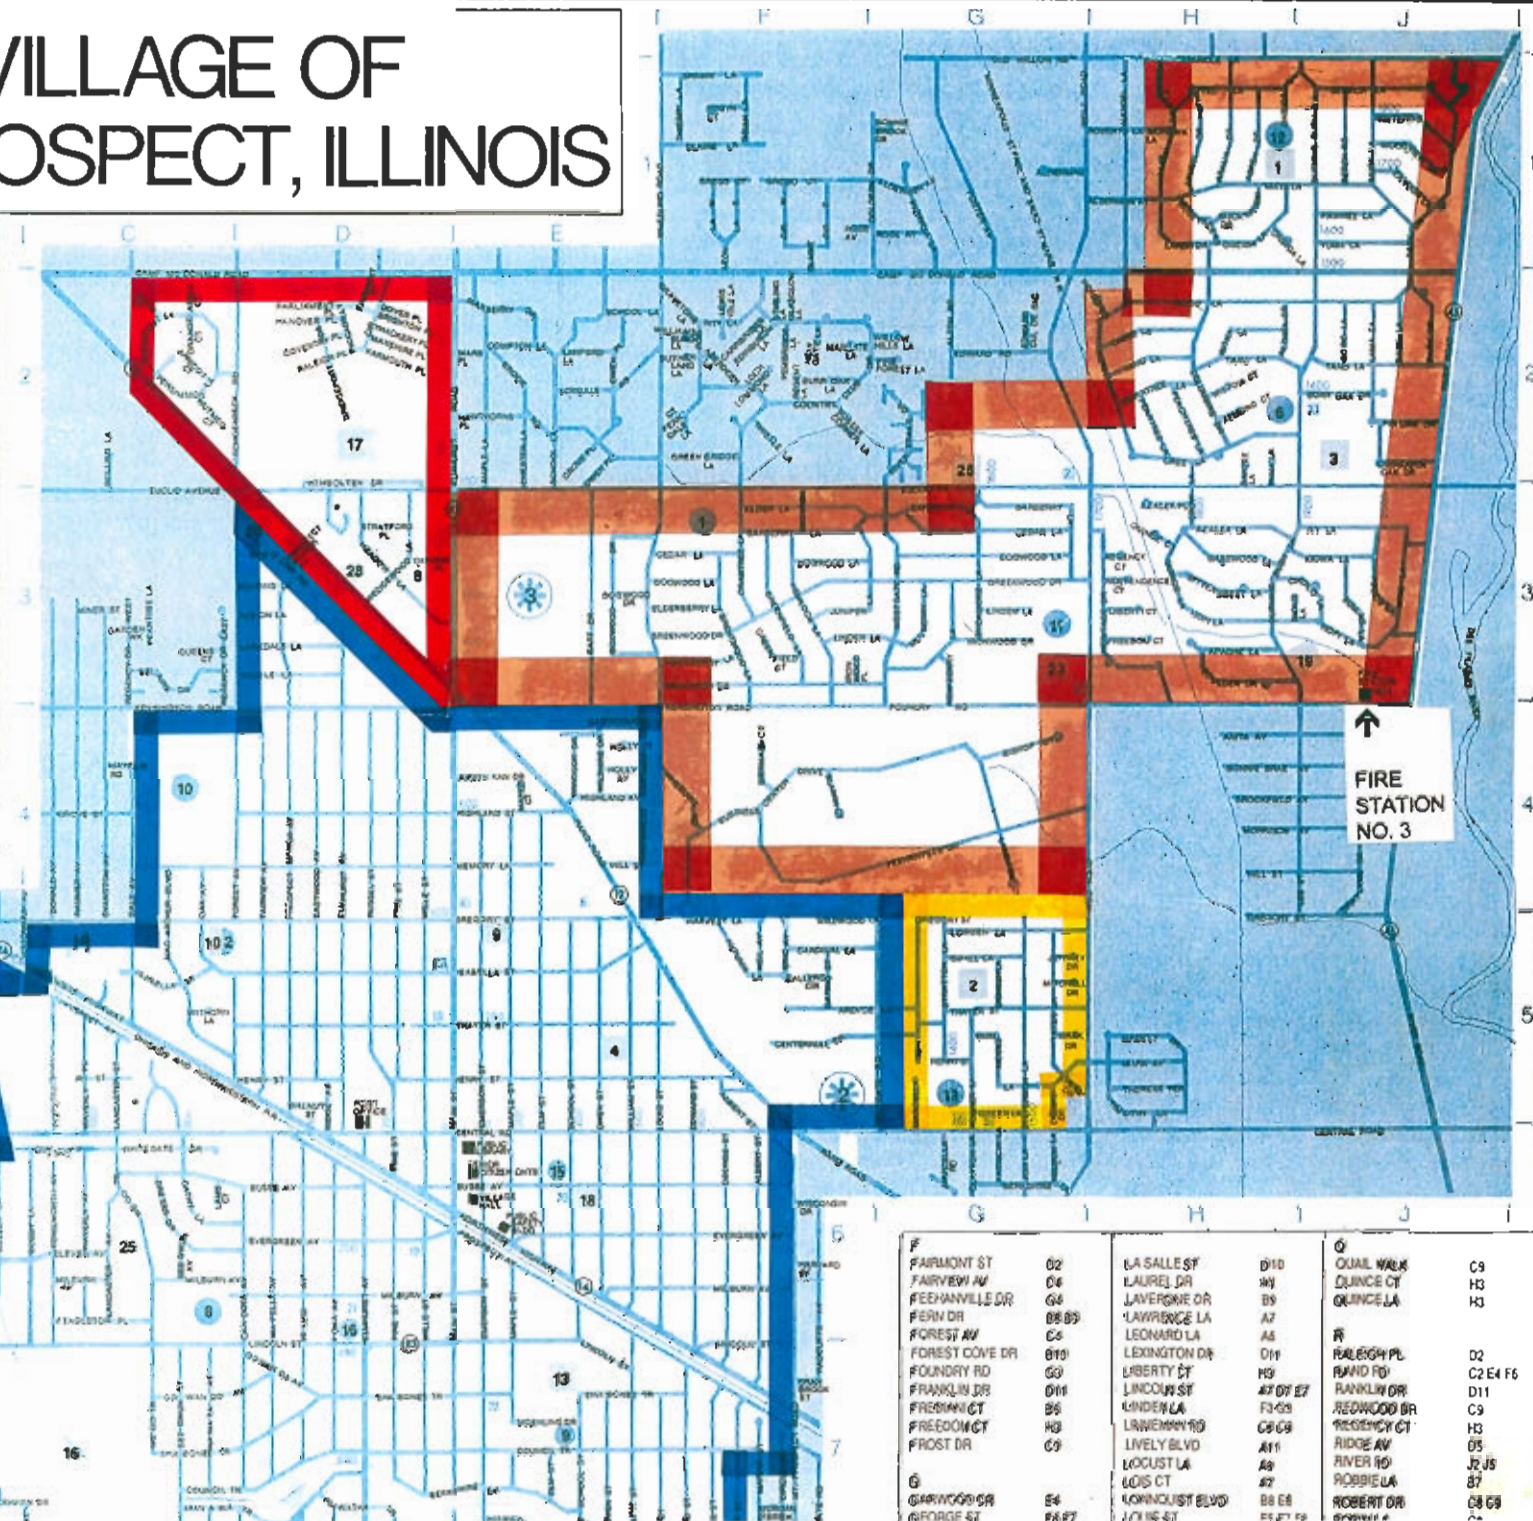

THE VILLAGE OF MOUNT PROSPECT, ILLINOIS

- Public Buildings*
- Ⓜ Schools*
- Ⓜ Parks*
- ❄ Major Shopping Centers*
- Ⓜ Churches*
- Ⓜ Address Numbers
- Ⓜ Mount Prospect Village Limits

*SEE LIST BELOW FOR NAMES AND MAP LOCATIONS

This Map Was Compiled And Drawn By
Dave Simcik Naperville IL 11/88

F	FARMON ST	02	LA SALLE ST	010	Q	QUAIL WALK	C9
F	FAIRVIEW AV	04	LAVERGNE DR	09		QUINCE CT	H3
F	FEEHANVILLE DR	04	LAWRENCE DR	07		QUINCE LA	H3
F	FERN DR	08 09	LEONARD LA	05	R	RALEIGH PL	D2
F	FOREST AV	05	LEXINGTON DR	011		RAND RD	C2 E4 F6
F	FOREST COVE DR	010	LIBERTY CT	09		RANKLIN DR	D11
F	FOUNDRY RD	00	LINCOLN ST	47 07 07		REWOOD DR	C9
F	FRANKLIN DR	011	LINDEN LA	F3 03		REGENCY CT	H3
F	FREEMAN CT	06	LIVEMORE RD	08 09		RIDGE AV	05
F	FREEDOM CT	03	LIVELY BLVD	A11		RIVER RD	J2 J5
F	FROST DR	09	LOCUST LA	09		ROBBIE LA	87
G	GARWOOD DR	04	LOIS CT	02		ROBERT DR	08 09
G	GRANGE ST	FA 07	MONROE BLVD	08 08			
			JACKIE ST	05 07 09			